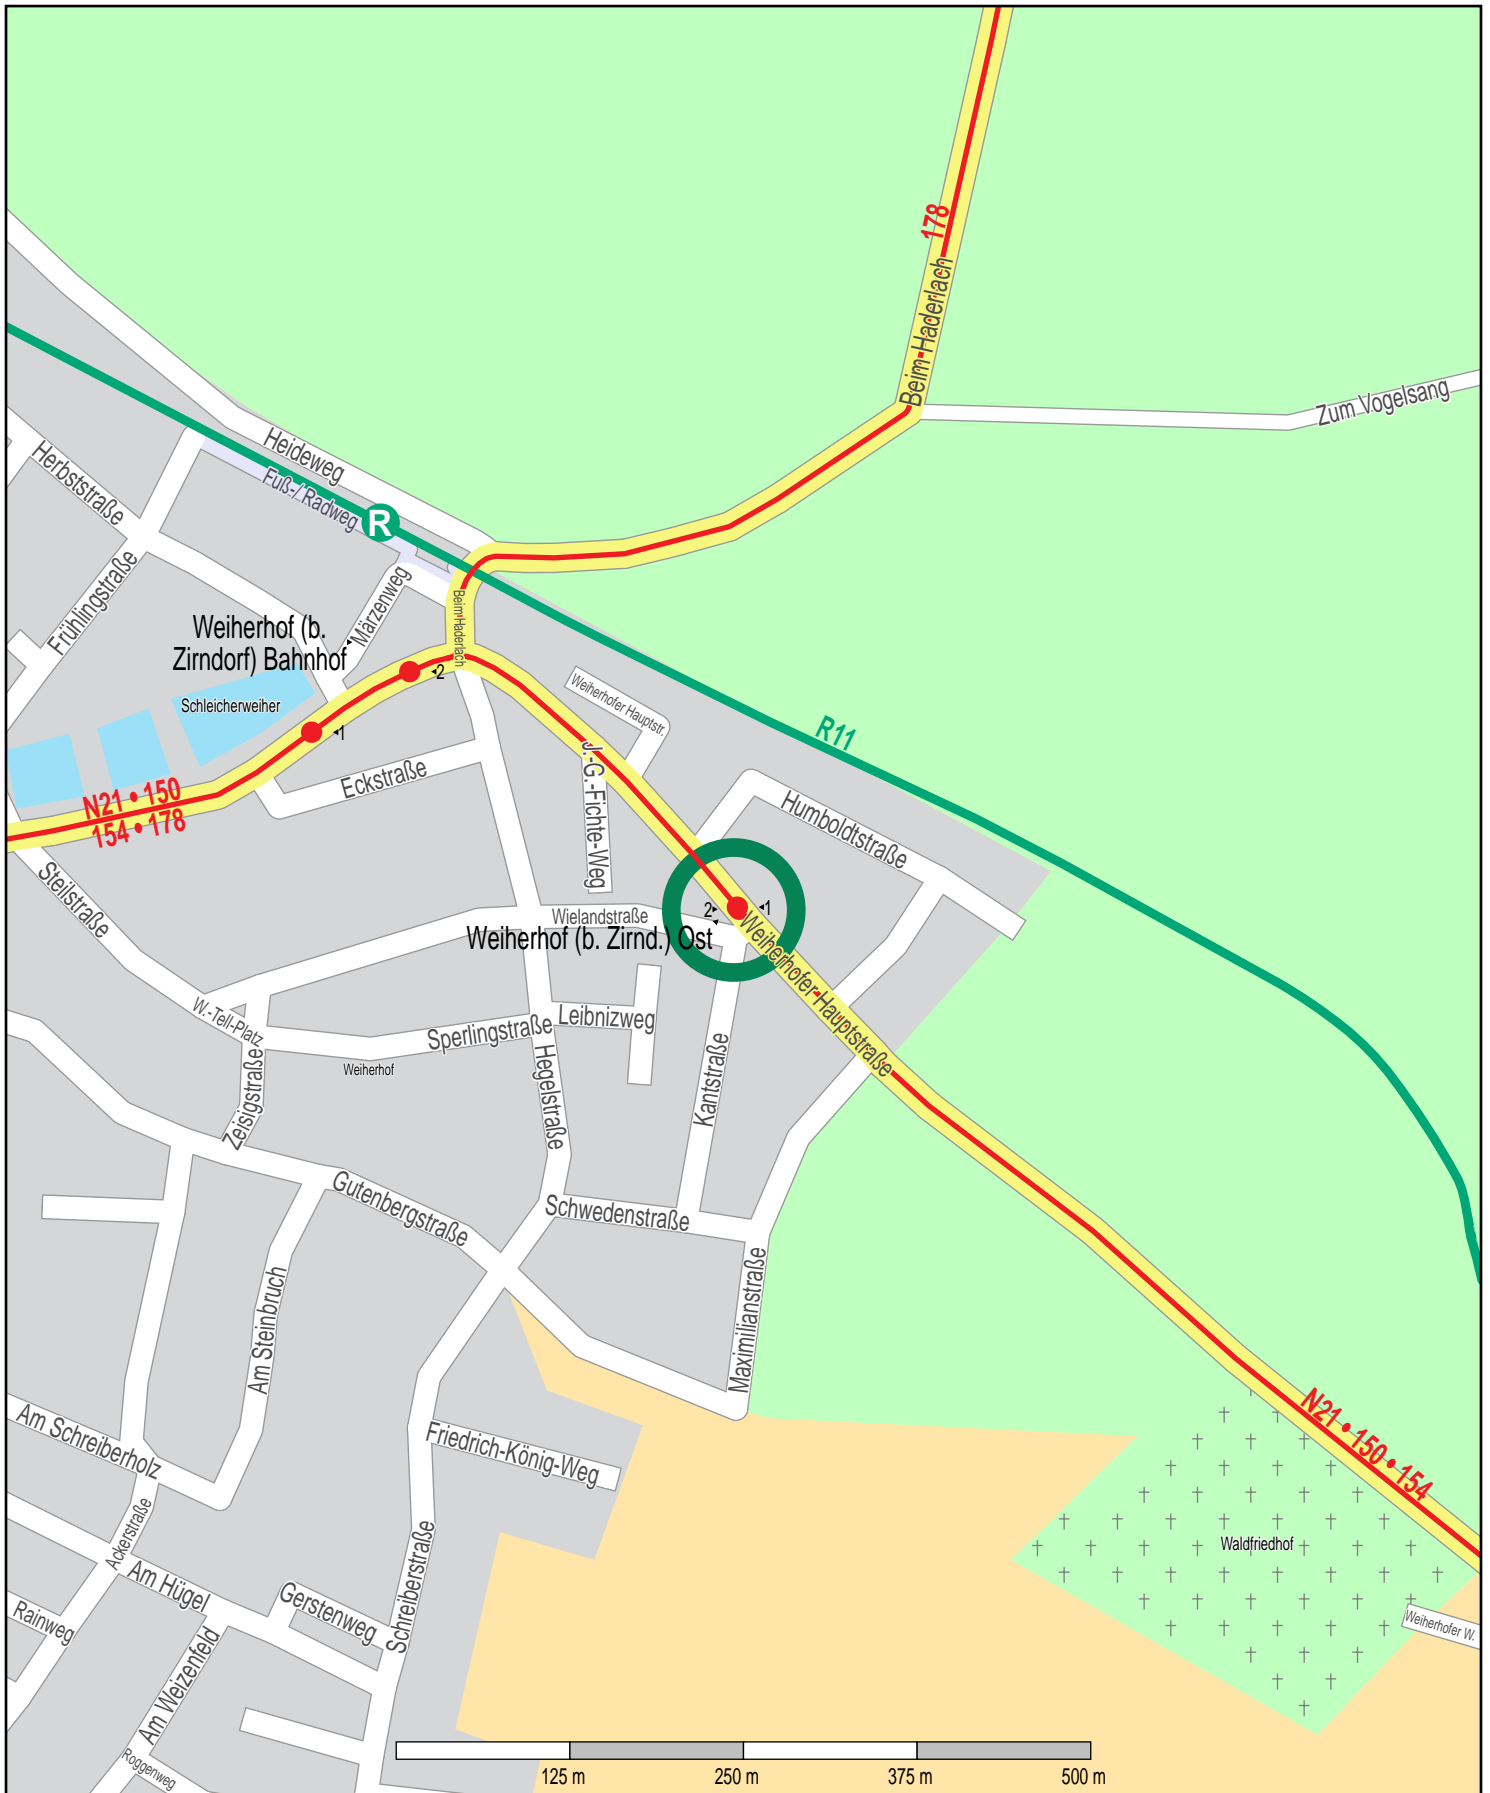

# Haltestelle Weiherhof (b. Zirnd.) Ost

© PTV AG / HERE  
Zug  
Bus